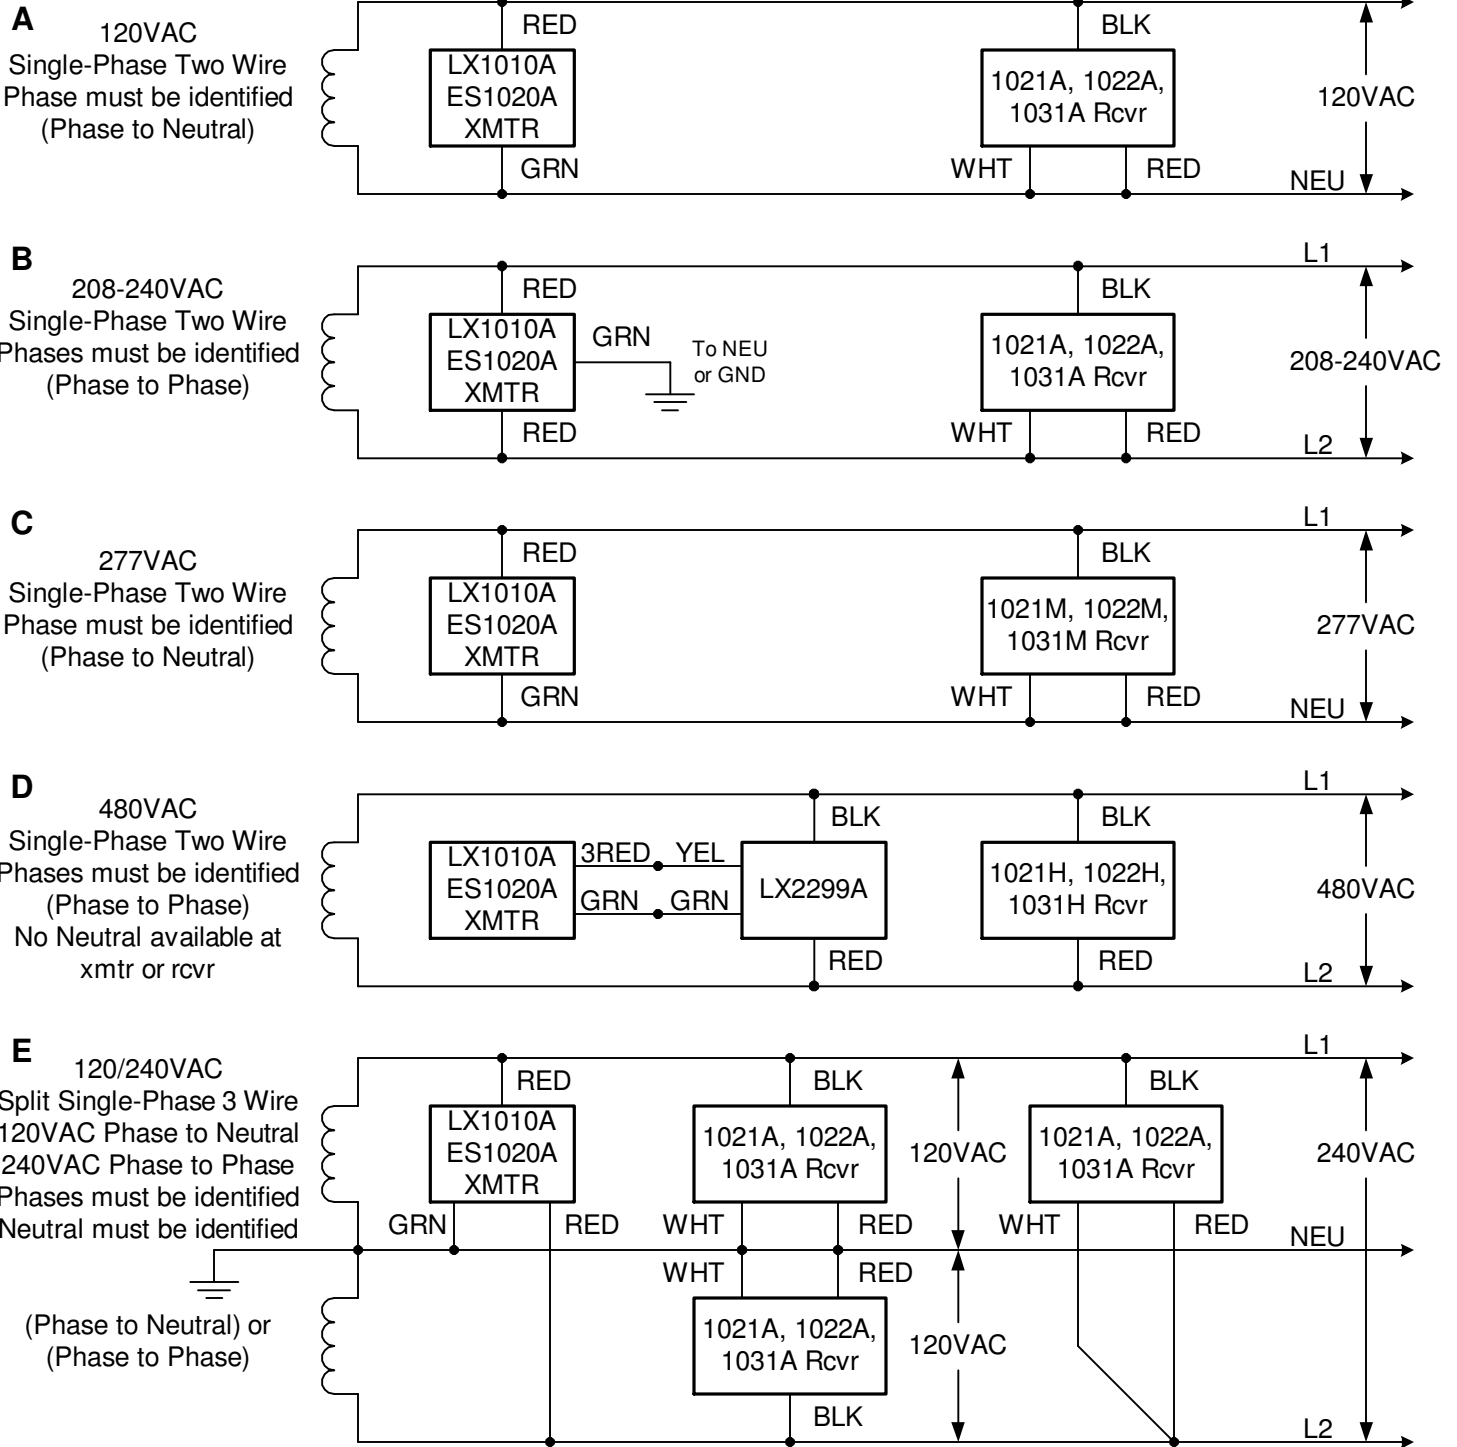

Wirelynx Powerline Carrier Hookup Diagrams

Wirelynx Hookup Diagrams-2011-REV2.vsd

Wirelynx Powerline Carrier Wiring Diagrams		REVISIONS	
		NO.	DATE
DATE ORIGINAL	SCALE		
5/12/11	N/A		
LATEST REVISION	JOB NO.	CHECKED	DRAWN
Rev 2			WHB

Brayden Automation Corp.
 6230 Aviation Circle
 Loveland, CO 80538
 (970)461-9600
 (970)461-9605 fax
www.solidstateinstruments.com

F

120/208VAC
 Three-Phase 4 Wire Wye
 120VAC Phase to Neutral
 208VAC Phase to Phase
 Phases need not be identified;
 Neutral is available at xmtr & receivers.

G

277/480VAC
 Three-Phase 4 Wire Wye
 277VAC Phase to Neutral
 480VAC Phase to Phase
 Phases need not be identified;
 Neutral must be available at xmtr & receivers

Wirelynx Hookup Diagrams-2011-REV2.vsd