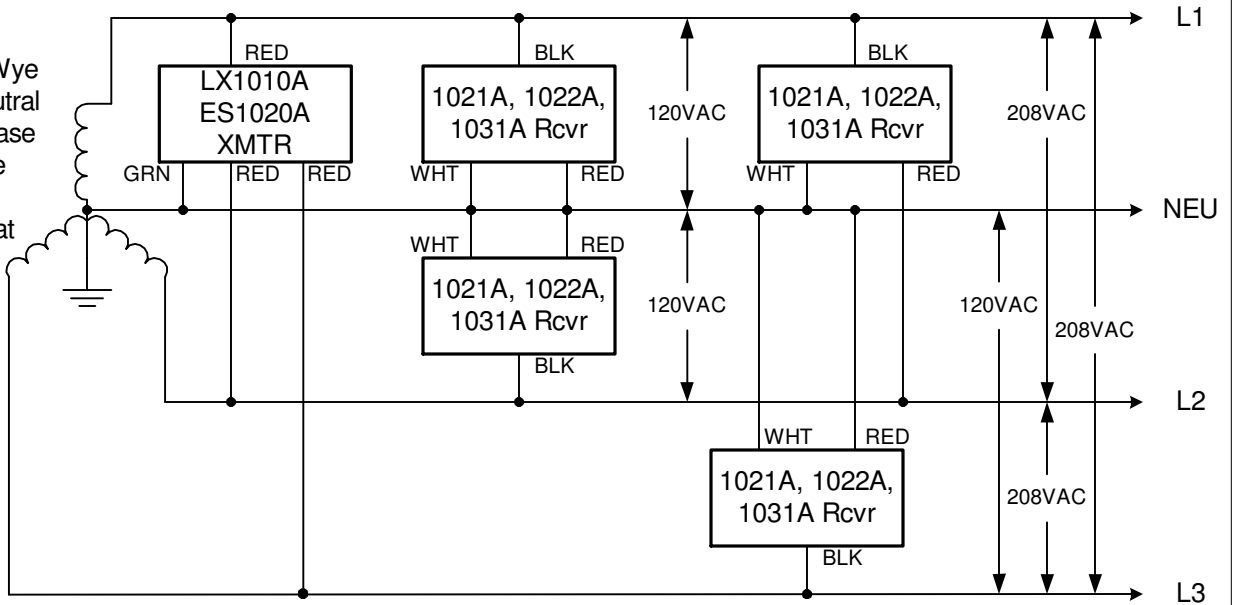

Wirelynx Powerline Carrier Hookup Diagrams

Wirelynx Hookup Diagrams-2011-REV2.vsd

Wirelynx Powerline Carrier Wiring Diagrams		REVISIONS	
		NO.	DATE
DATE ORIGINAL	SCALE		
5/12/11	N/A		
LATEST REVISION	JOB NO.	CHECKED	DRAWN
Rev 2			WHB

Brayden Automation Corp.
 6230 Aviation Circle
 Loveland, CO 80538
 (970)461-9600
 (970)461-9605 fax
www.solidstateinstruments.com

F

120/208VAC
 Three-Phase 4 Wire Wye
 120VAC Phase to Neutral
 208VAC Phase to Phase
 Phases need not be identified;
 Neutral is available at xmtr & receivers.

G

277/480VAC
 Three-Phase 4 Wire Wye
 277VAC Phase to Neutral
 480VAC Phase to Phase
 Phases need not be identified;
 Neutral must be available at xmtr & receivers

Wirelynx Hookup Diagrams-2011-REV2.vsd