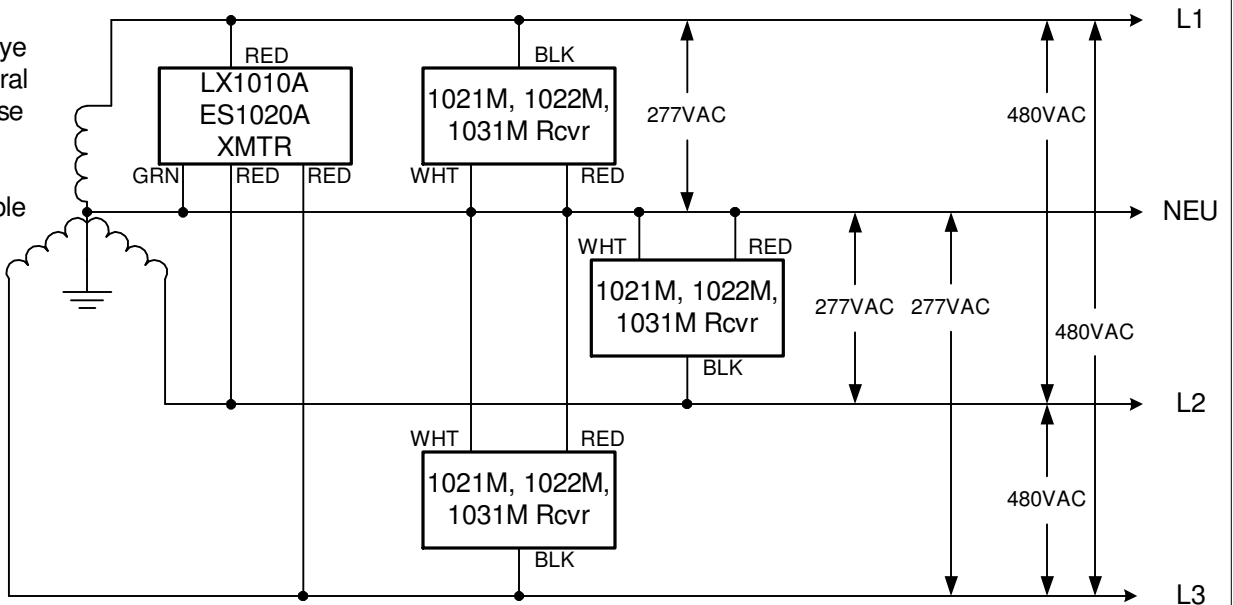

Brayden Automation Corp.
 6230 Aviation Circle
 Loveland, CO 80538
 (970)461-9600
 (970)461-9605 fax
www.solidstateinstruments.com

F

120/208VAC
 Three-Phase 4 Wire Wye
 120VAC Phase to Neutral
 208VAC Phase to Phase
 Phases need not be identified;
 Neutral is available at xmtr & receivers.

G

277/480VAC
 Three-Phase 4 Wire Wye
 277VAC Phase to Neutral
 480VAC Phase to Phase
 Phases need not be identified;
 Neutral must be available at xmtr & receivers

Wirelynx Hookup Diagrams-2011-REV2.vsd